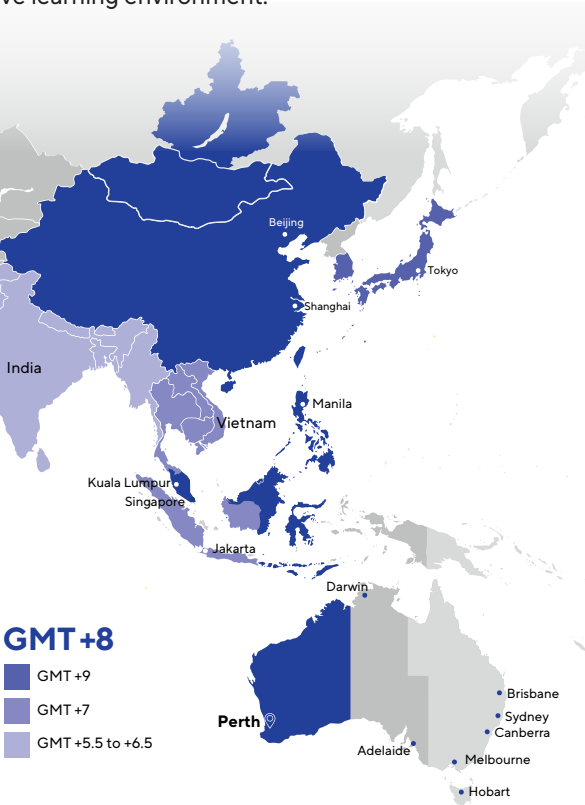

Experience all that student life at UWA has to offer, while you build your academic and language skills in a supportive learning environment.

uwacollege.edu.au

LIVE, STUDY AND WORK IN AUSTRALIA'S GATEWAY TO ASIA

Globally connected

Same time zone as 60% of the world's population (+/- 2.5 hours).

Up to 6 years post-study work visa*

One year longer than Sydney, Melbourne and Brisbane.

Lower cost of living

Perth is cheaper than Sydney and Melbourne**.

WORLD

TOP 100

UNIVERSITY

Ranked 72, QS World University Rankings 2024

GROUP OF EIGHT AUSTRALIA

MEMBER

1st

FOR EMPLOYABILITY IN WESTERN AUSTRALIA

QS Graduate Employability Rankings 2022

5 STARS

FOR STUDENT:TEACHER RATIO

Good Universities Guide 2023

* Additional 2 years of post-study work (PSW) visa valid for eligible courses only. Course details via the Department of Home Affairs.
** Worldwide Cost of Living Survey 2022, Economist Intelligence Unit.