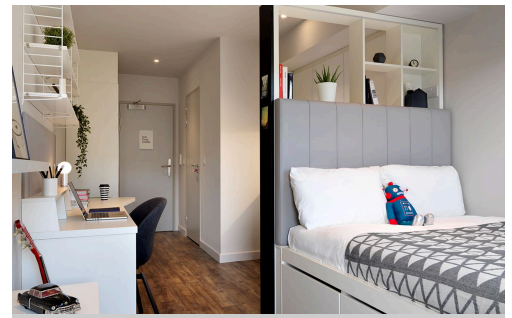

ACCOMMODATION IN BATH

STUDENT CASTLE STUDIOS

ACCOMMODATION TYPE:

Private studio rooms with kitchenette and ensuite bathroom

SERVICES AVAILABLE:

Wi-Fi, Laundry Room

EXTRA COST OF SERVICES:

£3.70 per wash and £2.10 per dry

BEDROOM:

Small double bed, wardrobe, desk, chair, mirror, lamp, storage and ensuite bathroom with shower, toilet and sink. All bedding is provided and included in the price. Towels and hairdryers are not provided.

KITCHEN:

Oven / hob / microwave, fridge, freezer and all crockery and utensils provided

FACILITIES:

Gym (free), laundry facilities, bike room

EXTRA COST OF FACILITIES:

All included in the weekly price

FAMOUS LANDMARKS NEARBY:

Roman Baths, Royal Crescent and Bath Abbey

VISITORS OR GUESTS ALLOWED?

Yes, 3 nights maximum. All visitors must sign in and out at reception daily.

NOISE RESTRICTIONS?

Yes, after 23:00

SMOKING ALLOWED IN THE RESIDENCE?

No, outside in the designated smoking area only

24-HOUR SECURITY?

Yes - an out of hours team is available on site

RESIDENCE CLEANING:

Room will be cleaned on arrival only

LINEN CHANGING:

On arrival only

AVAILABILITY:

Over 18s only - available from 14/09/2024 to 06/09/2025

MINIMUM NUMBER OF WEEKS?

One Week

CHECK-IN AND CHECK-OUT TIMES

Check in is from 15:00 on a Saturday and anytime on a Sunday. All check outs must be on a Saturday morning by 10:00.

ROOM DEPOSIT?

No, but all students must sign a Code of Conduct on their first day.

ACCOMMODATION LOCATION	By foot	By bike	By bus	By subway/train
Time to the school:	10 minutes	5 minutes	N/A	N/A
Time to the nearest café / restaurant:	2 minutes	N/A	N/A	N/A
Time to the nearest supermarket:	5 minutes	1 minute	N/A	N/A
Time to the nearest post office:	10 minutes	5 minutes	N/A	N/A
Time to the nearest ATM / bank:	5 minutes	2 minutes	N/A	N/A
Time to the nearest sports center:	5 minutes	2 minutes	N/A	N/A
Time to the nearest hospital:	45 minutes	15 minutes	25 minutes	N/A
Time to the city center:	5 minutes	1 minute	N/A	N/A
Time to the main airport:	N/A	N/A	70 minutes	N/A

For the most up-to-date transport prices, please visit the First Bus Website