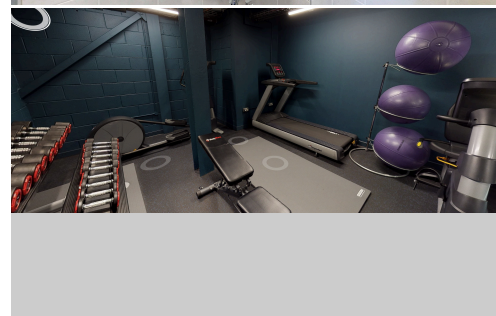

ACCOMMODATION IN EDINBURGH

HAYMARKET

ACCOMMODATION TYPE:

Private studio rooms with kitchenette and ensuite bathroom

SERVICES AVAILABLE:

Wi-Fi, Laundry Room

EXTRA COST OF SERVICES:

£3.20 per wash and £1.70 per dry

BEDROOM:

Small double bed, wardrobe, desk, chair, mirror, lamp, storage and ensuite bathroom with shower, toilet and sink. All bedding is provided and included in the price. Towels and hairdryers are not provided.

KITCHEN:

Oven / hob / microwave, fridge, freezer and all crockery and utensils provided

FACILITIES:

Communal lounge with gaming area, onsite gym and bike storage

EXTRA COST OF FACILITIES:

All included in the weekly price

FAMOUS LANDMARKS NEARBY:

Edinburgh Castle, Arthur's Seat and Calton Hill

VISITORS OR GUESTS ALLOWED?

Yes, 2 nights maximum. All visitors must sign in and out at reception daily.

NOISE RESTRICTIONS?

Yes, after 23:00

SMOKING ALLOWED IN THE RESIDENCE?

No, outside in the designated smoking area only

24-HOUR SECURITY?

Yes - an out of hours team is available on site

ROOM CLEANING:

Room will be cleaned on arrival only

LINEN CHANGING:

On arrival only

AVAILABILITY:

Over 18s only - available from 14/09/2024 to 23/08/2025

MINIMUM NUMBER OF WEEKS?

One Week

CHECK-IN AND CHECK-OUT TIMES:

Check-In on Saturday from 13:00, Check out at 10am on Saturdays.

ROOM DEPOSIT?

No, but all students must sign a Code of Conduct on their first day.

ACCOMMODATION LOCATION	By foot	By bike	By bus	By taxi
Time to the school:	32 minutes	9 minutes	18 minutes	N/A
Time to the nearest café / restaurant:	1 minute	1 minute	N/A	N/A
Time to the nearest supermarket:	3 minutes	2 minutes	N/A	N/A
Time to the nearest post office:	5 minutes	1 minute	N/A	N/A
Time to the nearest ATM / bank:	2 minutes	1 minute	N/A	N/A
Time to the nearest sports center:	11 minutes	4 minutes	N/A	N/A
Time to the nearest hospital:	39 minutes	12 minutes	24 minutes	N/A
Time to the city center:	33 minutes	15 minutes	14 minutes	N/A
Time to the main airport:	N/A	N/A	26 minutes	22 minutes

For the most up-to-date transport prices, please visit <https://www.lothianbuses.com/>