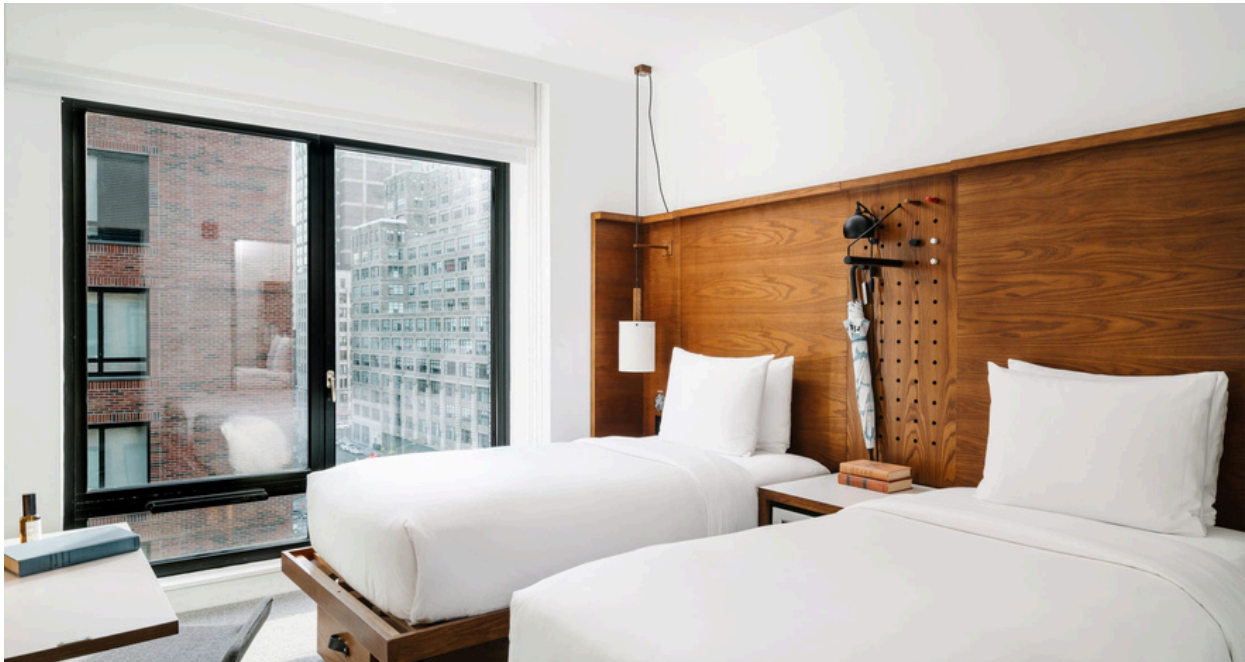

single and twin room options

good & reliable transport links

Key Information

- Carefully selected by our Accommodation Officers and visited on a regular basis
- Choice of single rooms (or twin rooms if two students book for the same time period) with bed and breakfast or half-board
- Bed linen and towels provided
- Laundry facilities available in the home or at local laundries for about US \$5
- Homestays are near public transportation lines with commute times ranging from 40 - 60+ minutes
- Most Manhattan homestays are located uptown and are a 40-60 minute subway ride to LSI
- **US \$150 placement fee for all accommodation**

Executive Homestay Option (Private Bathroom)

Executive Homestays offer a private washroom (en-suite or sole use). Limited availability; please contact LSI NY if interested.

2025 Homestay Prices

Zone / Location	Commute time	Single, B&B	Twin, B&B**
Manhattan	40 - 60 minutes	US \$585	US \$540

Prices (per person per week)

Shared bedroom, shared bathroom

from \$ 40

Rental Properties and Sharehouses (independent accommodation)

Location

Various

Facilities

Facilities in shared houses and rental properties often include kitchens, bathrooms, and laundry facilities. Shared house bedrooms often include a bed, study desk, and cupboard, while rental properties are generally unfurnished.